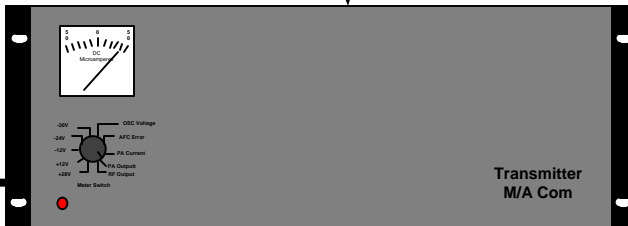

# ASI OVER BASEBAND MVS BB QAM SYSTEM

2/7/12GHz

RX

ASI

MVS-4101-BB MOD

BB 4Mhz

Transmitter  
M/A Com

RF Out  
To Antenna